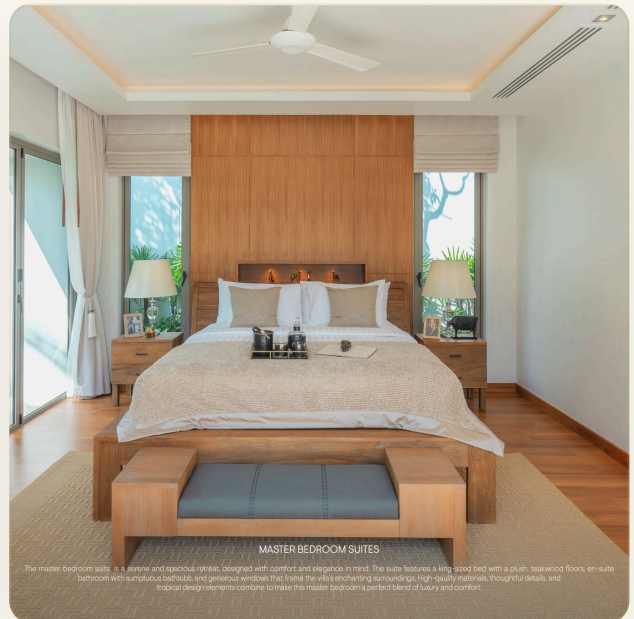

ФОТОГРАФИИ

Галерея

ГАЛЕРЕЯ