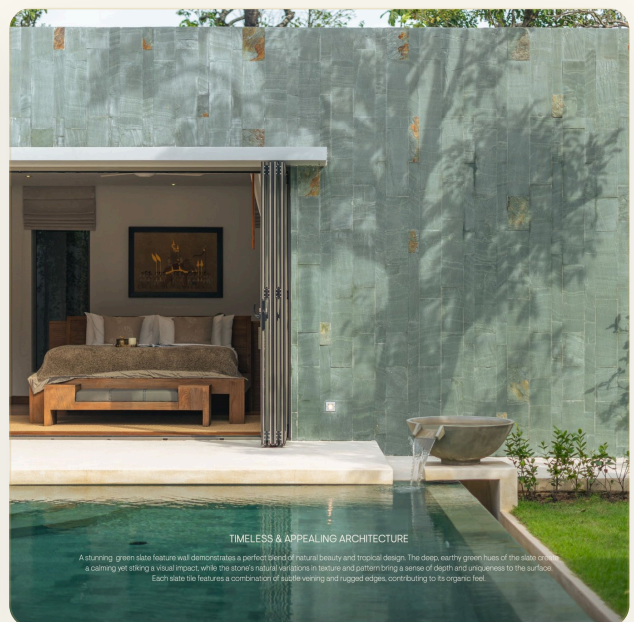

ФОТОГРАФИИ

Галерея

ГАЛЕРЕЯ