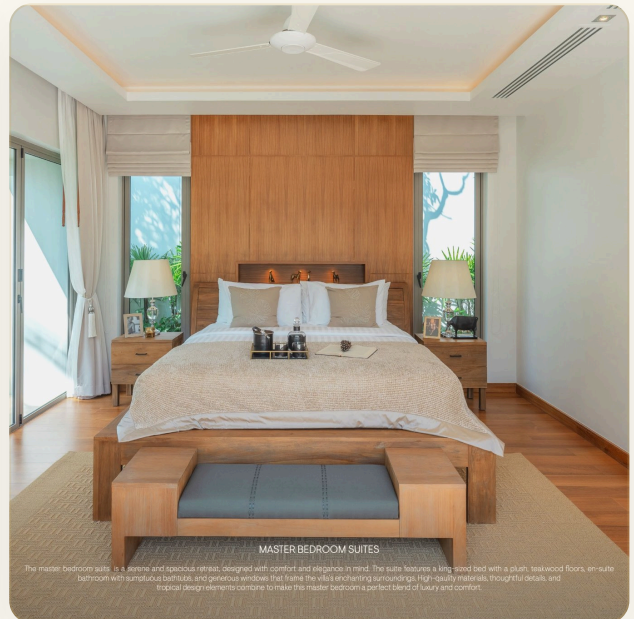

MASTER BEDROOM SUITES

ГАЛЕРЕЯ