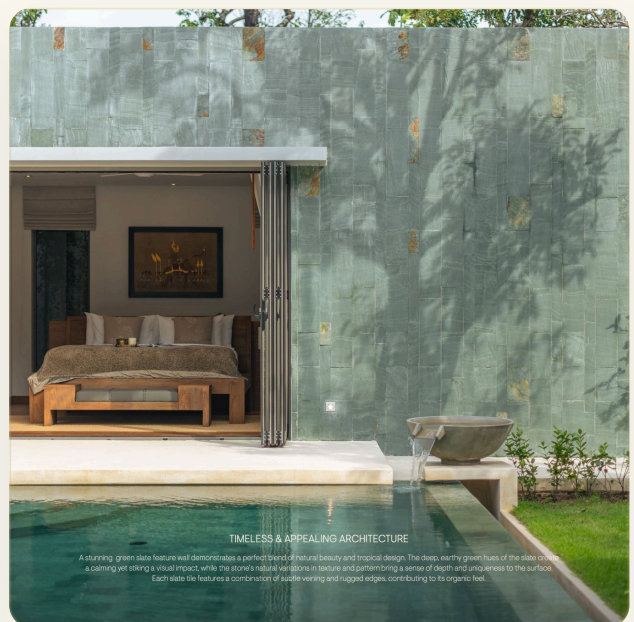

TIMELESS & APPEALING ARCHITECTURE

ГАЛЕРЕЯ