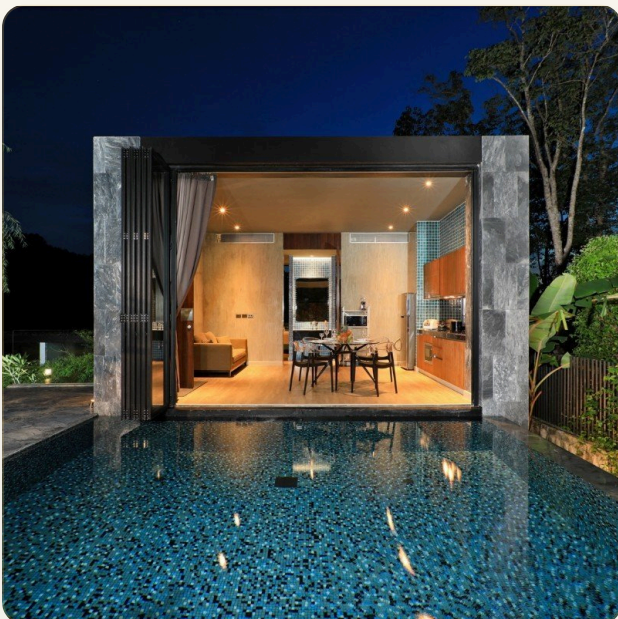

ФОТОГРАФИИ

Галерея

ГАЛЕРЕЯ