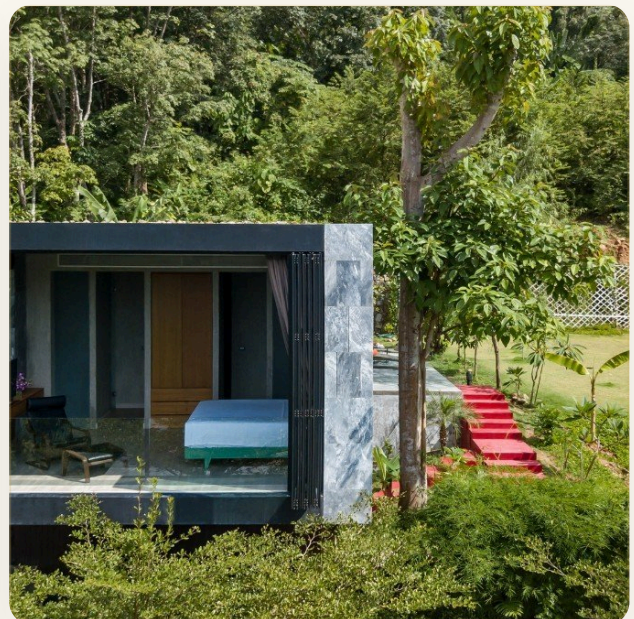

## Коротко и по делу

---

*Villa Sauvage | Kamala Hills Villa Sauvage is nestled in the hills above the Kamala valley on Phuket's west coast, just 5 minutes' drive to the beach. The design is bold and modern. High ceilings, natural stone exterior walls and a combination of polished concrete walls, stone and ceramic mosaic tile interiors and wooden faced kitchen and wardrobes provide a designer feel to the whole property. Floor to roof folding, sliding aluminum windows are key to the design and slide away completely to allow the flooding of natural light into the home and spectacular unobstructed views outwards to emphasize the location beside the and within the forest. The two-bedroom, modern styled villa is laid out in linear fashion with one bedroom either side of a 1.6m deep central plunge pool for best privacy when required. The primary south facing bedroom joins to the living, dining and kitchen area which then also opens out directly to the pool. In keeping with the property's suitability as a peaceful and practical get away home*

# Галерея

---

ГАЛЕРЕЯ

ГАЛЕРЕЯ

ГАЛЕРЕЯ

ГАЛЕРЕЯ

РАЙОН И ОКРУЖЕНИЕ