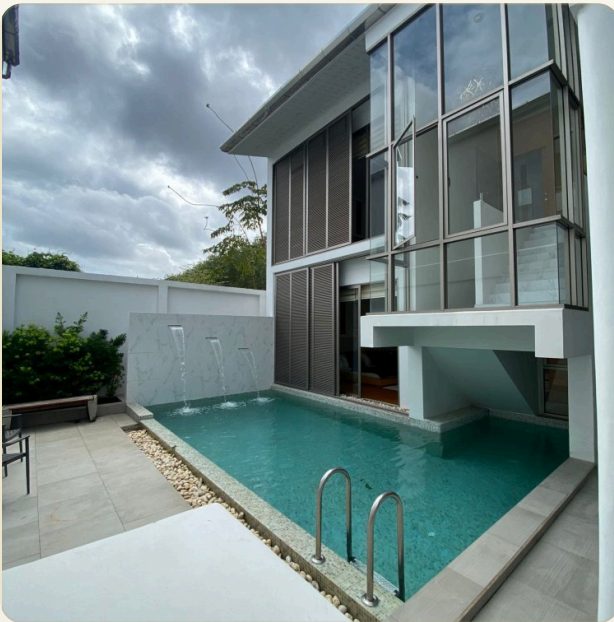

ФОТОГРАФИИ

Галерея

ГАЛЕРЕЯ