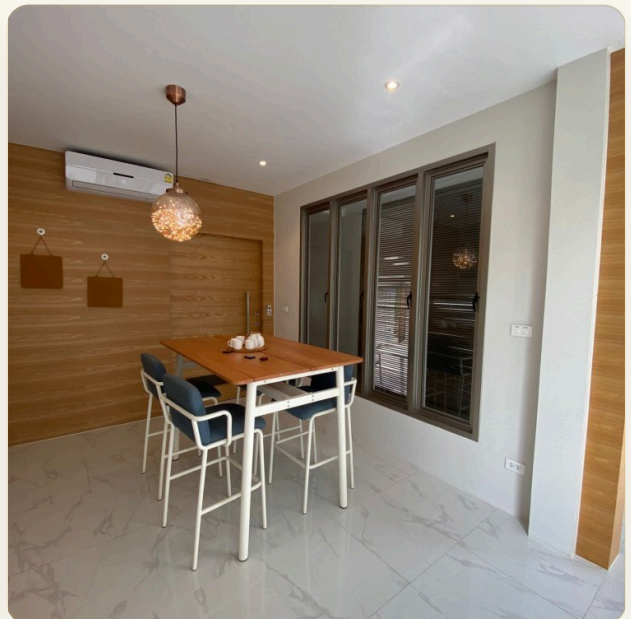

ФОТОГРАФИИ

Галерея

ГАЛЕРЕЯ