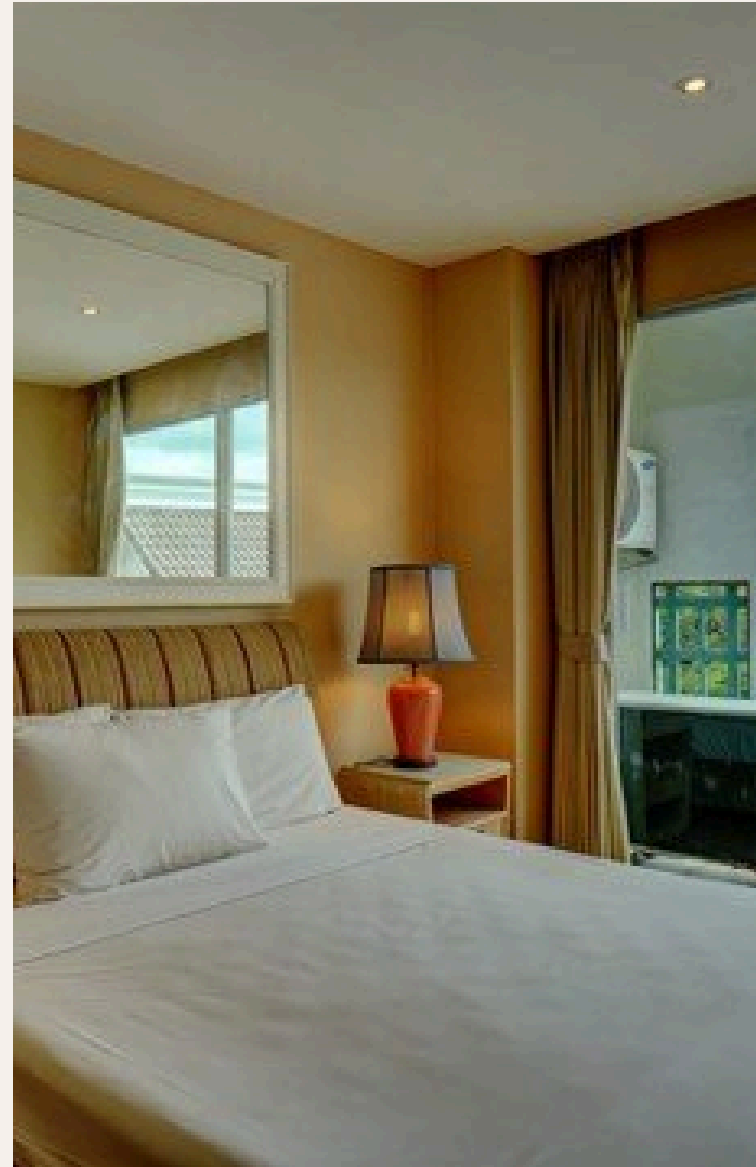

PHUKET, PHUKET · THAILAND

2-Bedroom Apartment in The Point Phuket

ОБЗОР ОБЪЕКТА

2-комн. апартаменты · Пхукет, Phuket

 2 СПАЛЕН

 2 ВАННЫХ

The Point Phuket is a condo and apartment project located in Wichit, Phuket and was completed in Sep 2011. It has 79 units across 8 floorsAbout The Point PhuketAbsolute perfection amid the prosperi...

ОПИСАНИЕ ОБЪЕКТА

“Besides, the residents can benefit from various facilities such as reception, a swimming pool, restaurants, a fitness center, and 24-hour security system, etc.”

The Point Phuket is a condo and apartment project located in Wichit, Phuket and was completed in Sep 2011. It has 79 units across 8 floors. About The Point Phuket: Absolute perfection amid the prosperity of Phuket downtown at The Point Phuket, a quality condominium for every lifestyle. With the rooms ranging from 1-3 bedrooms and the living area starting from 50 square meters delivered fully furnished, the residents can completely enjoy luxurious living.