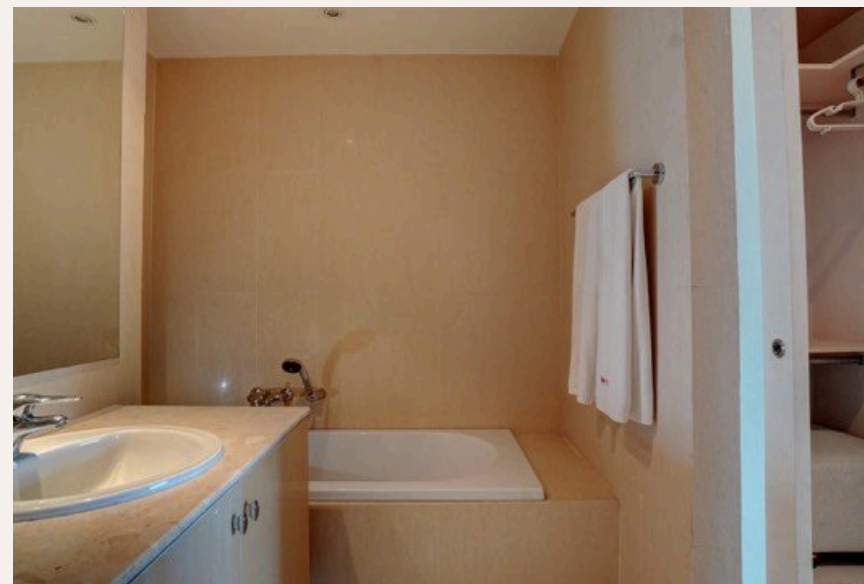

PHUKET, PHUKET · THAILAND

2-Bedroom Apartment in The Point Phuket

ОБЗОР ОБЪЕКТА

2-комн. апартаменты · Пхукет, Phuket

 2 СПАЛЕН

 2 ВАННЫХ

The Point Phuket is a condo and apartment project located in Wichit, Phuket and was completed in Sep 2011. It has 79 units across 8 floorsAbout The Point PhuketAbsolute perfection amid the prosperi...

ЦЕНА ПРОДАЖИ

2,550,000 THB

≈ \$72,857

ХАРАКТЕРИСТИКИ

Сделка	Продажа	Тип	Апартаменты
Проект	Зе Поинт Пхукет	Вид	Бассейн, Город, Горы
Мебель	С мебелью	Этаж	6
До пляжа	1200 м	Предложение	Частный владелец

ГАЛЕРЕЯ

ОПИСАНИЕ ОБЪЕКТА

“Besides, the residents can benefit from various facilities such as reception, a swimming pool, restaurants, a fitness center, and 24-hour security system, etc.”

The Point Phuket is a condo and apartment project located in Wichit, Phuket and was completed in Sep 2011. It has 79 units across 8 floors. About The Point Phuket: Absolute perfection amid the prosperity of Phuket downtown at The Point Phuket, a quality condominium for every lifestyle. With the rooms ranging from 1-3 bedrooms and the living area starting from 50 square meters delivered fully furnished, the residents can completely enjoy luxurious living.