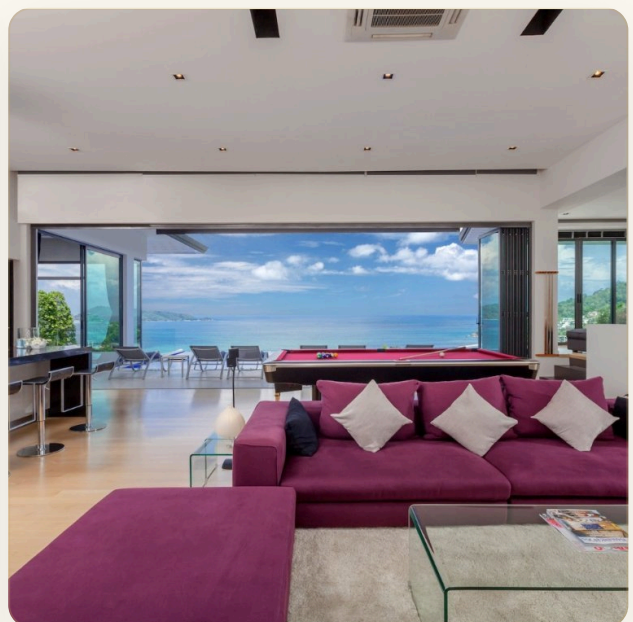

ФОТОГРАФИИ

Галерея

ГАЛЕРЕЯ