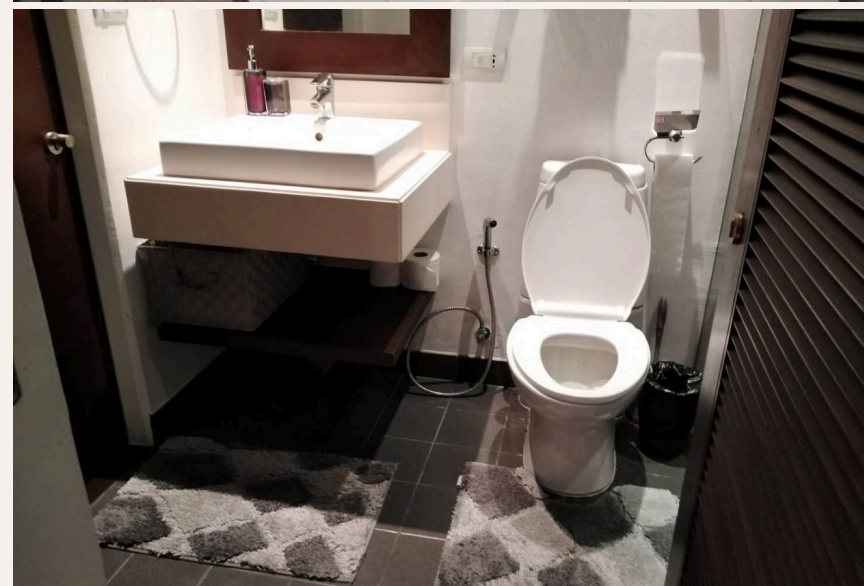

## ОПИСАНИЕ ОБЪЕКТА

*“The open plan living/dining room overlooks the main swimming pool.”*

This spacious, two -bedroom apartment is situated on the ground floor of the Bangtao Beach Gardens development. Just meters away from the pool, it has a private patio area which makes the apartment light and airy, with modern finishes and tasteful wood finishing's, providing a comfortable and contemporary feel. The spacious master bedroom has an en- suite bathroom and shower room and the second bathroom is accessible to all guests. The modern kitchen is fully equipped to cater for all occasions. Include(ing) a washing machine, microwave oven. The open plan living/dining room overlooks the main swimming pool. Located 100m from Bang Tao beach, the development has two separate swimming pool options, a large free form leisure pool and a 33m lap pool.

A gym and sauna are located next to the lap pool. There is a BBQ area situated in the complex garden's and a communal bar / meeting area featuring a large flat screen TV. There is ample parking on site. Close to the beautiful beaches of Bang Tao & Surin there are many popular spa's and numerous superb restaurants within strolling distance. The site is immaculately landscaped and has a relaxed, informal feel. The apartments are well suited to both families and individuals looking for a relaxing and unhurried holiday and for guests with long-term rental needs. Apartment Features:· 2 Bedrooms (Master has En-suite)· 2 Bathrooms· Spacious kitchen with modern appliances· Large Lounge/ Dining Room· Hideaway storage closet· Private Patio Area· Includes all furniture, TVs and appliances