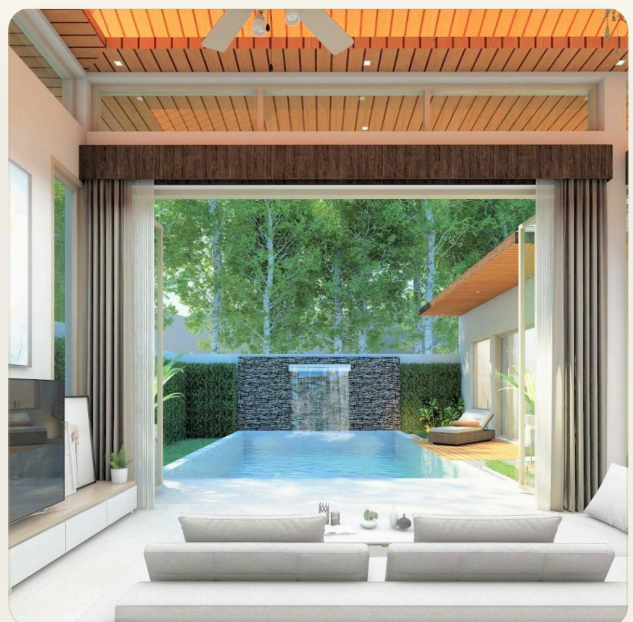

ФОТОГРАФИИ

Галерея

ГАЛЕРЕЯ