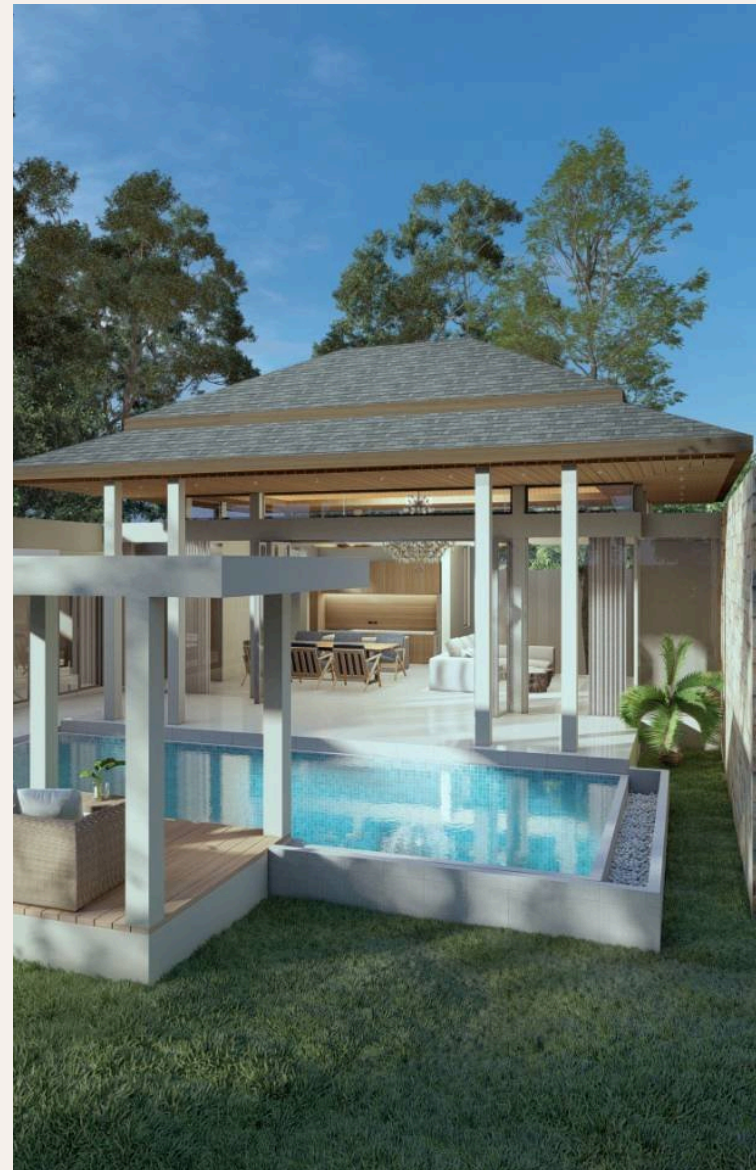

NAI YANG, PHUKET · THAILAND

New villa project located in Nai Yang, Phuket

3-комн. вилла · Nai Yang, Phuket

 3 СПАЛЕН

 2 ВАННЫХ

 244 КВ.М

Wilawan villa is beautiful tropical luxury designed villa style. Located at a premier Phuket tropical island destination. A few minute to Nai Yang and Nai Thon beaches closed by local restaurants. ...

ГАЛЕРЕЯ

ГАЛЕРЕЯ

ГАЛЕРЕЯ

ГАЛЕРЕЯ

ГАЛЕРЕЯ

ОПИСАНИЕ ОБЪЕКТА

“A few minute to Nai Yang and Nai Thon beaches closed by local restaurants.”

Wilawan villa is beautiful tropical luxury designed villa style. Located at a premier Phuket tropical island destination. A few minute to Nai Yang and Nai Thon beaches closed by local restaurants. hyper markets, golf course, marina and Phuket international airport. The villa designed to a private pool, relaxing with a large modern decorated.

Living area and kitchen blend perfectly peaceful in tropical environment. The villa layout for 3 bedrooms. The master bedroom suit closed looking with pool and romantic jacuzzi. Other bedrooms look private gardens, open view to sky and mountain view for living room.