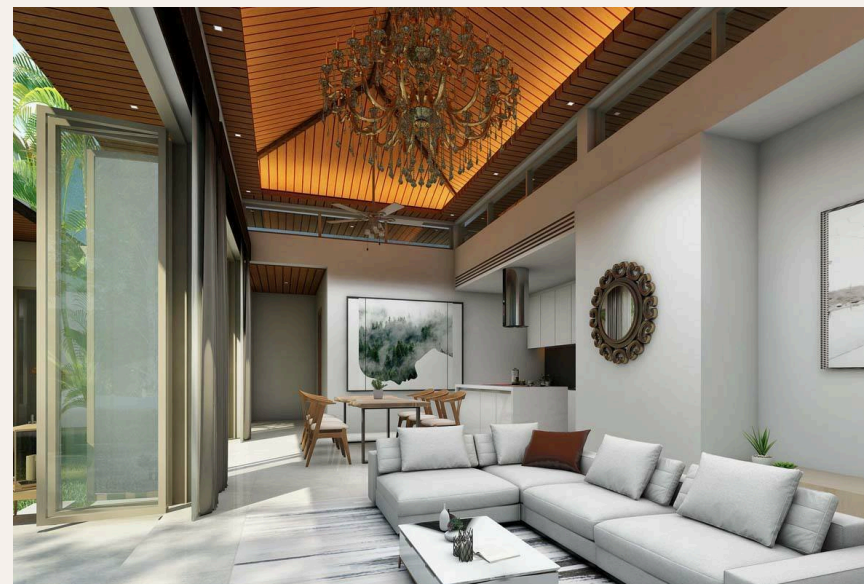

ГАЛЕРЕЯ

ГАЛЕРЕЯ

ГАЛЕРЕЯ

ГАЛЕРЕЯ

ГАЛЕРЕЯ

ОПИСАНИЕ ОБЪЕКТА

“A few minute to Nai Yang and Nai Thon beaches closed by local restaurants.”

Wilawan villa is beautiful tropical luxury designed villa style. Located at a premier Phuket tropical island destination. A few minute to Nai Yang and Nai Thon beaches closed by local restaurants. hyper markets, golf course, marina and Phuket international airport. The villa designed to a private pool, relaxing with a large modern decorated.

Living area and kitchen blend perfectly peaceful in tropical environment. The villa layout for 3 bedrooms. The master bedroom suit closed looking with pool and romantic jacuzzi. Other bedrooms look private gardens, open view to sky and mountain view for living room.