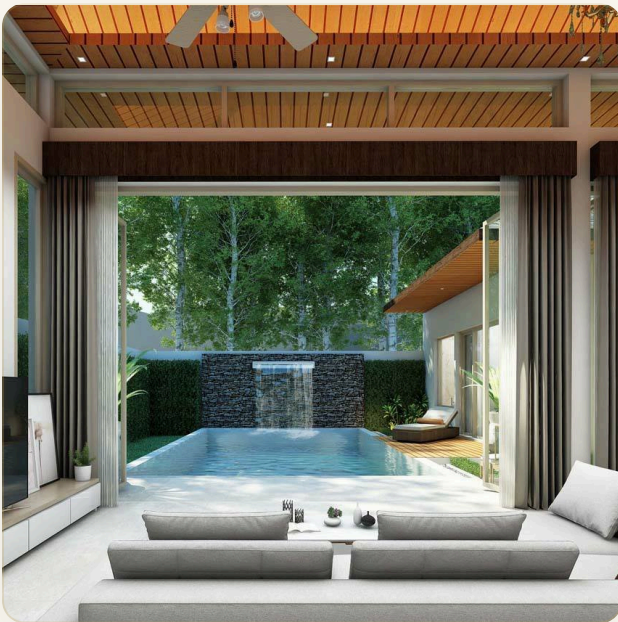

ФОТОГРАФИИ

Галерея

ГАЛЕРЕЯ