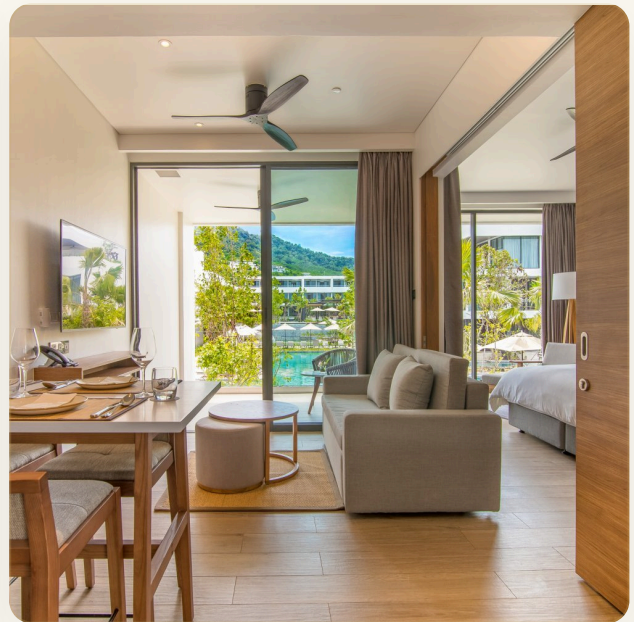

ФОТОГРАФИИ

Галерея

ГАЛЕРЕЯ